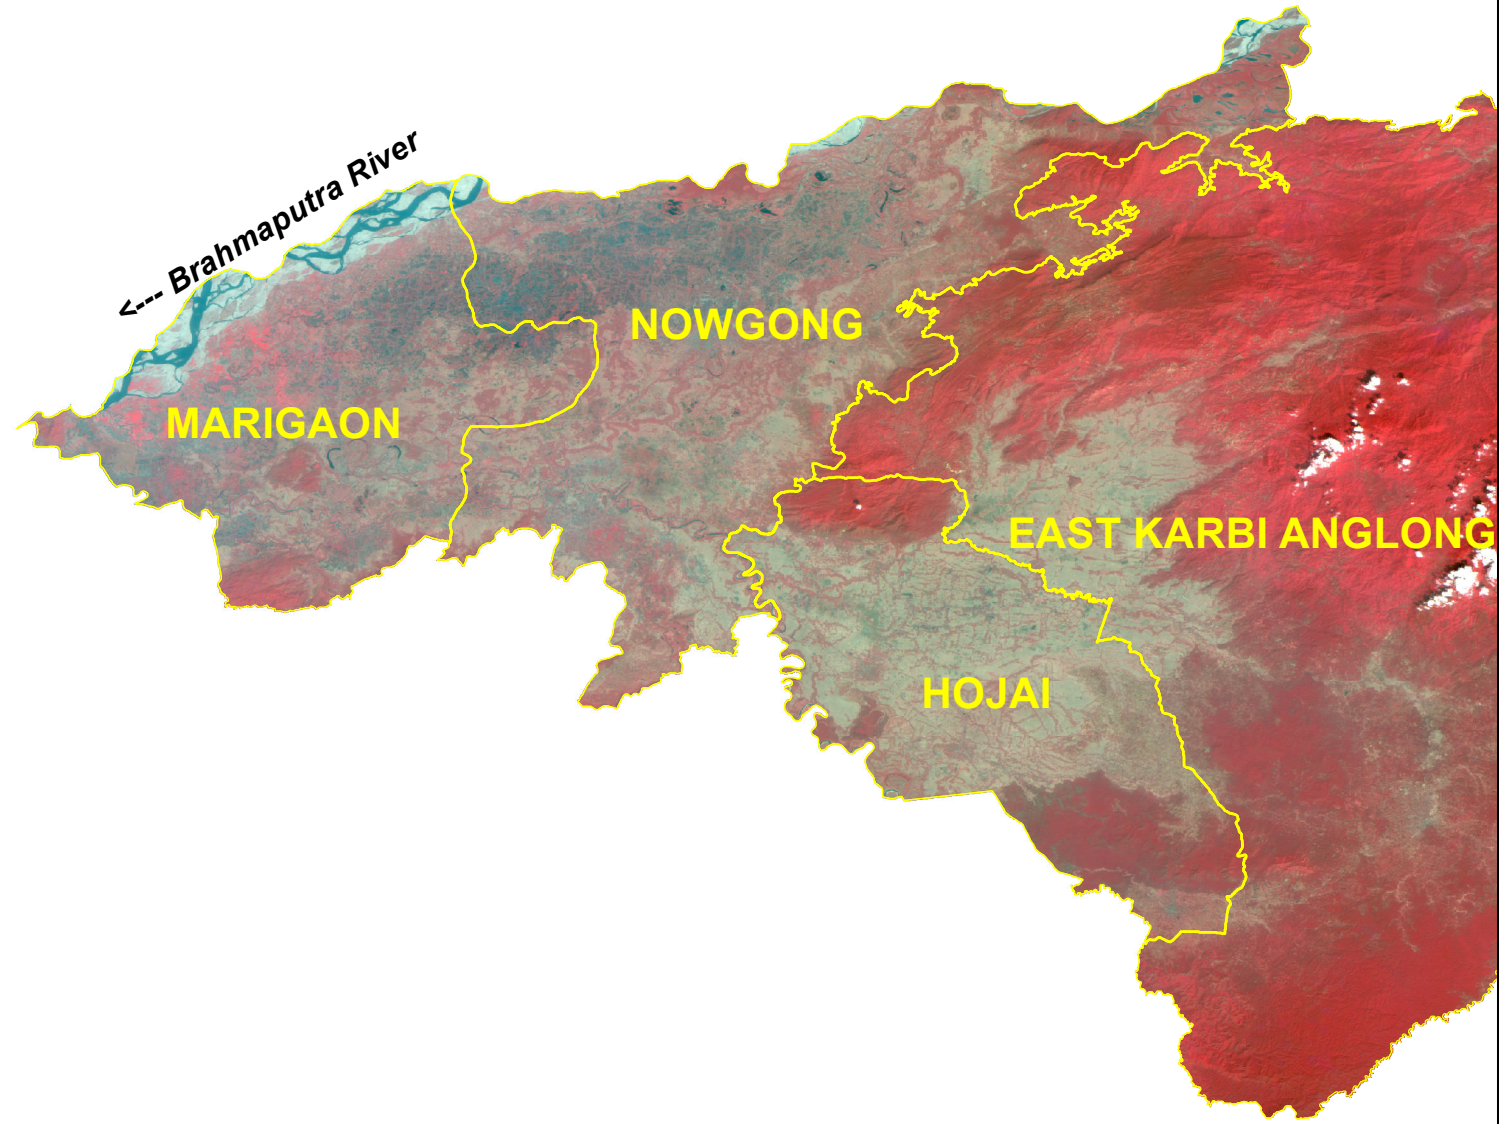

Flood Inundation in parts of Marigaon, Hojai, Nowgong & East Karbi Anglong Districts, Assam State

Pre-Flood IRS RS2 AWiFS
02 Mar, 2022

Post-Flood IRS RS2 AWiFS
14 Jul, 2022

Location Map

This Map shows the overview of the flood inundated areas captured by IRS Satellites.

Disaster Management Support Group
National Remote Sensing Centre, ISRO
Dept. of Space, Govt. of India
Hyderabad- 500 037
E-Mail: flood@nrsc.gov.in
www.nrsc.gov.in